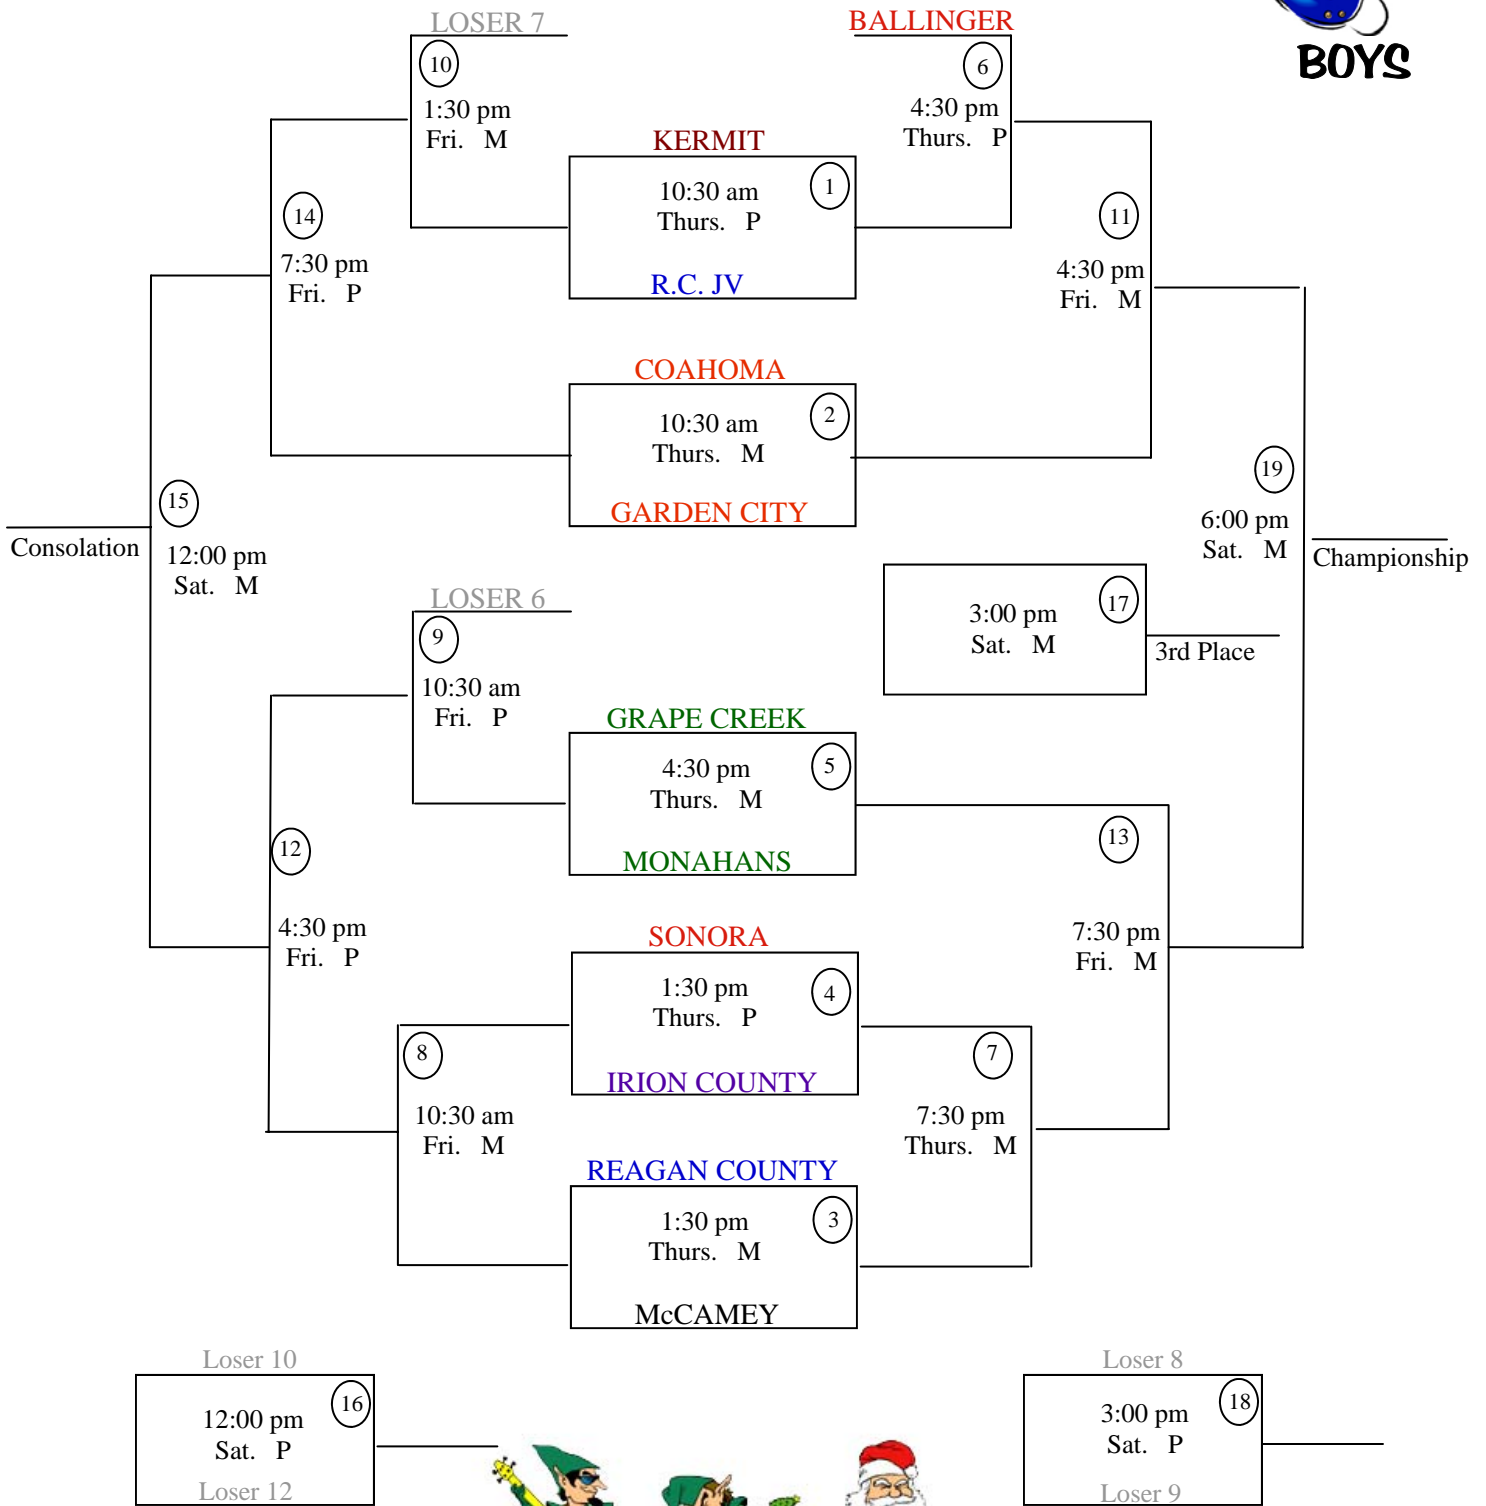

# 77th Reagan County Mary Tatum Holiday Classic

Thurs. Dec 27 - Sat. Dec. 29, 2007

Bottom Team is Home and Wears White

M = Main Gym  
P = Practice Gym